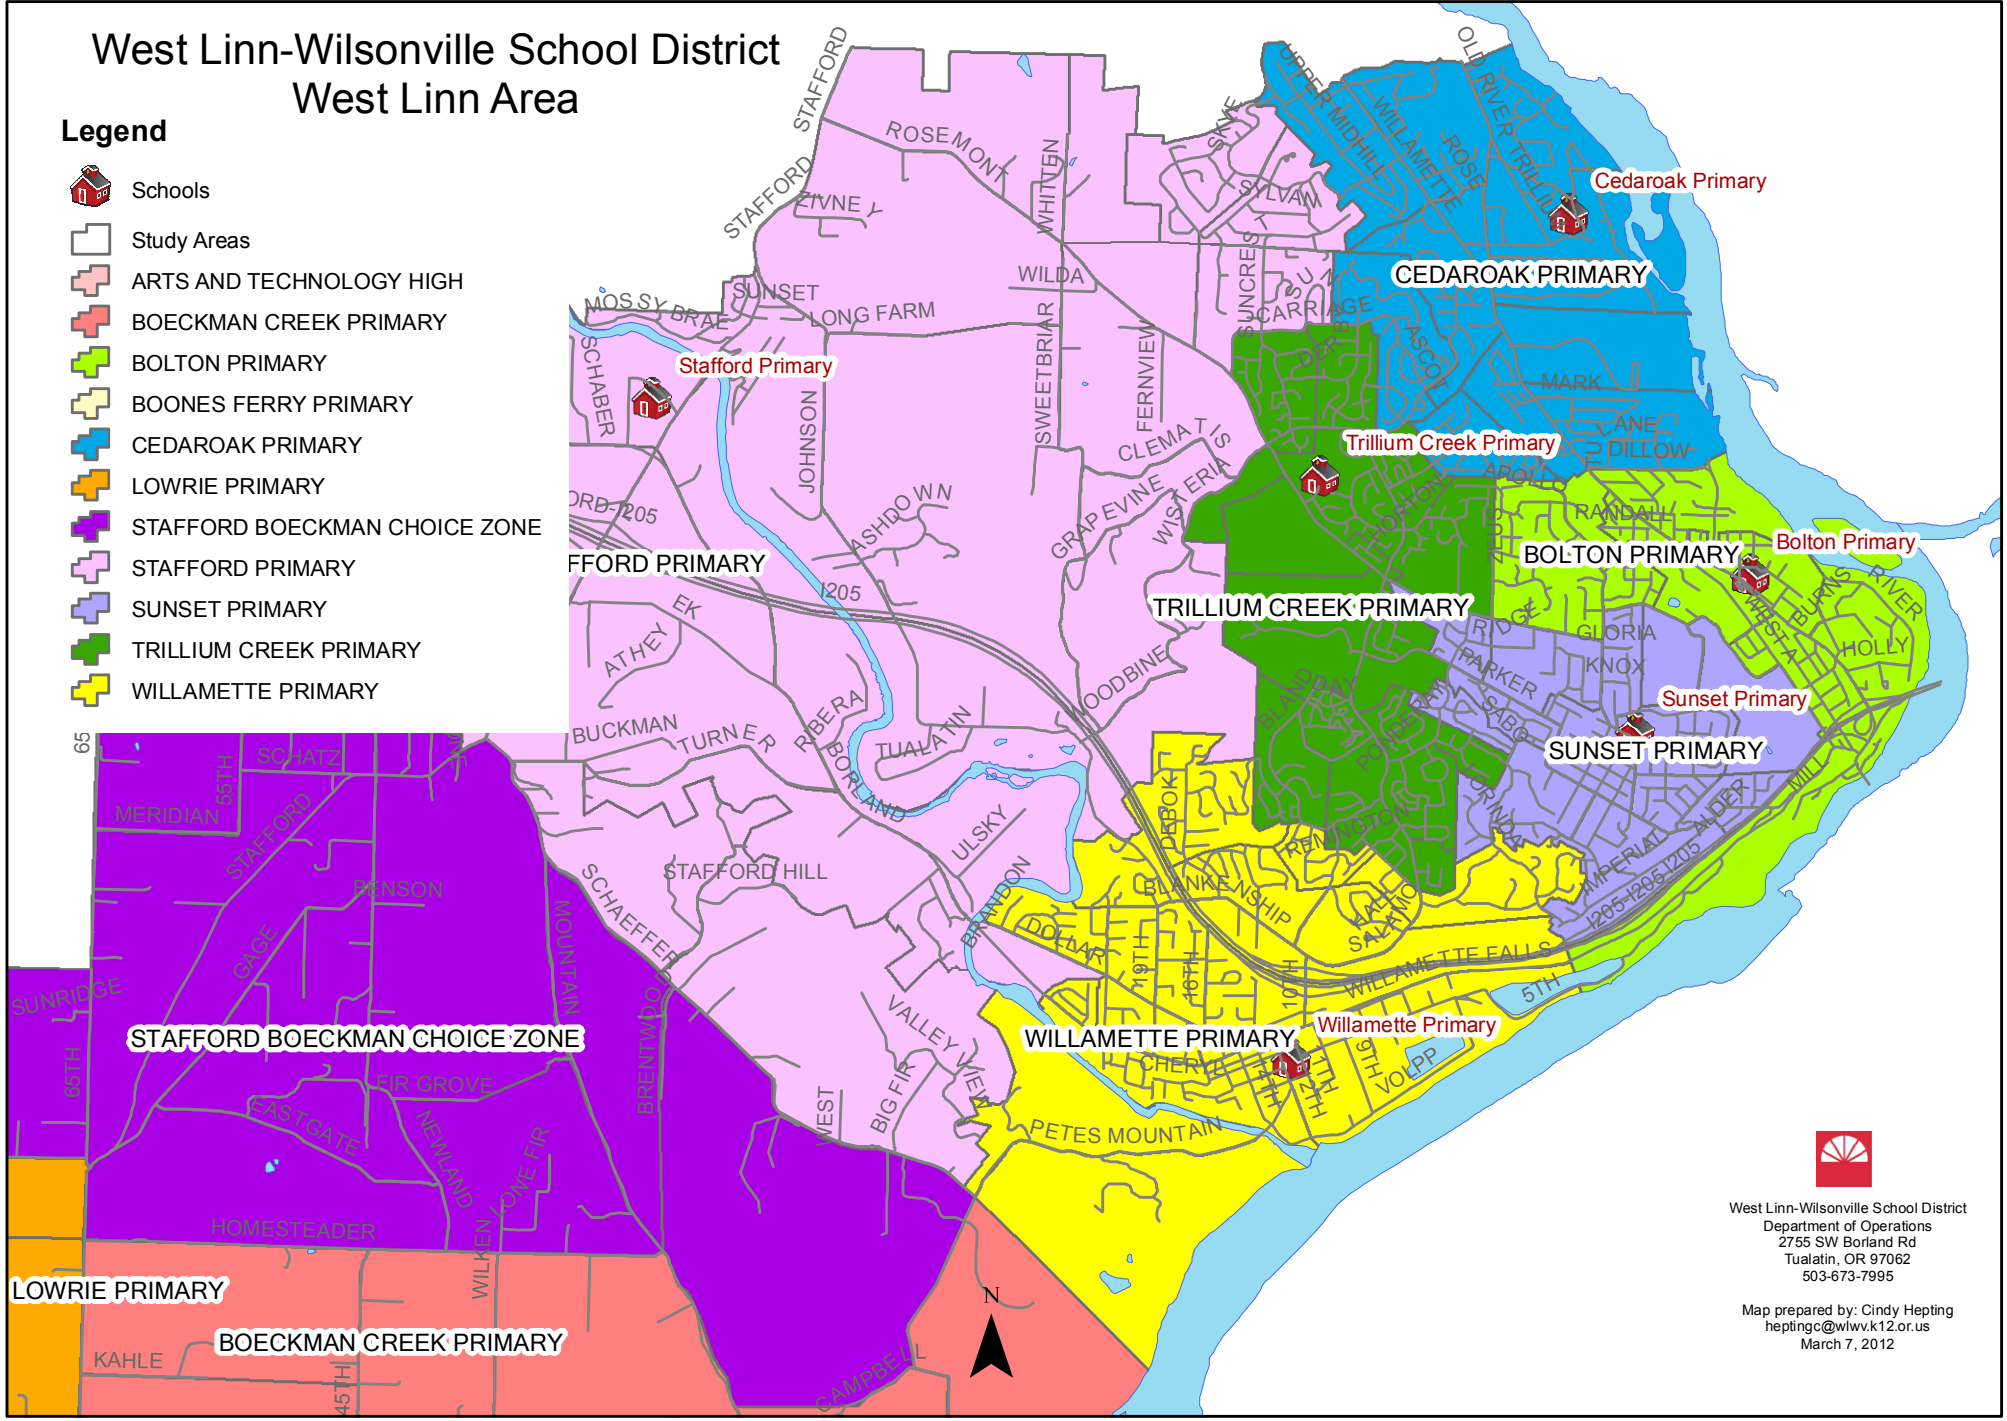

# West Linn-Wilsonville School District West Linn Area

## Legend

-  Schools
-  Study Areas
-  ARTS AND TECHNOLOGY HIGH
-  BOECKMAN CREEK PRIMARY
-  BOLTON PRIMARY
-  BOONES FERRY PRIMARY
-  CEDAROAK PRIMARY
-  LOWRIE PRIMARY
-  STAFFORD BOECKMAN CHOICE ZONE
-  STAFFORD PRIMARY
-  SUNSET PRIMARY
-  TRILLIUM CREEK PRIMARY
-  WILLAMETTE PRIMARY