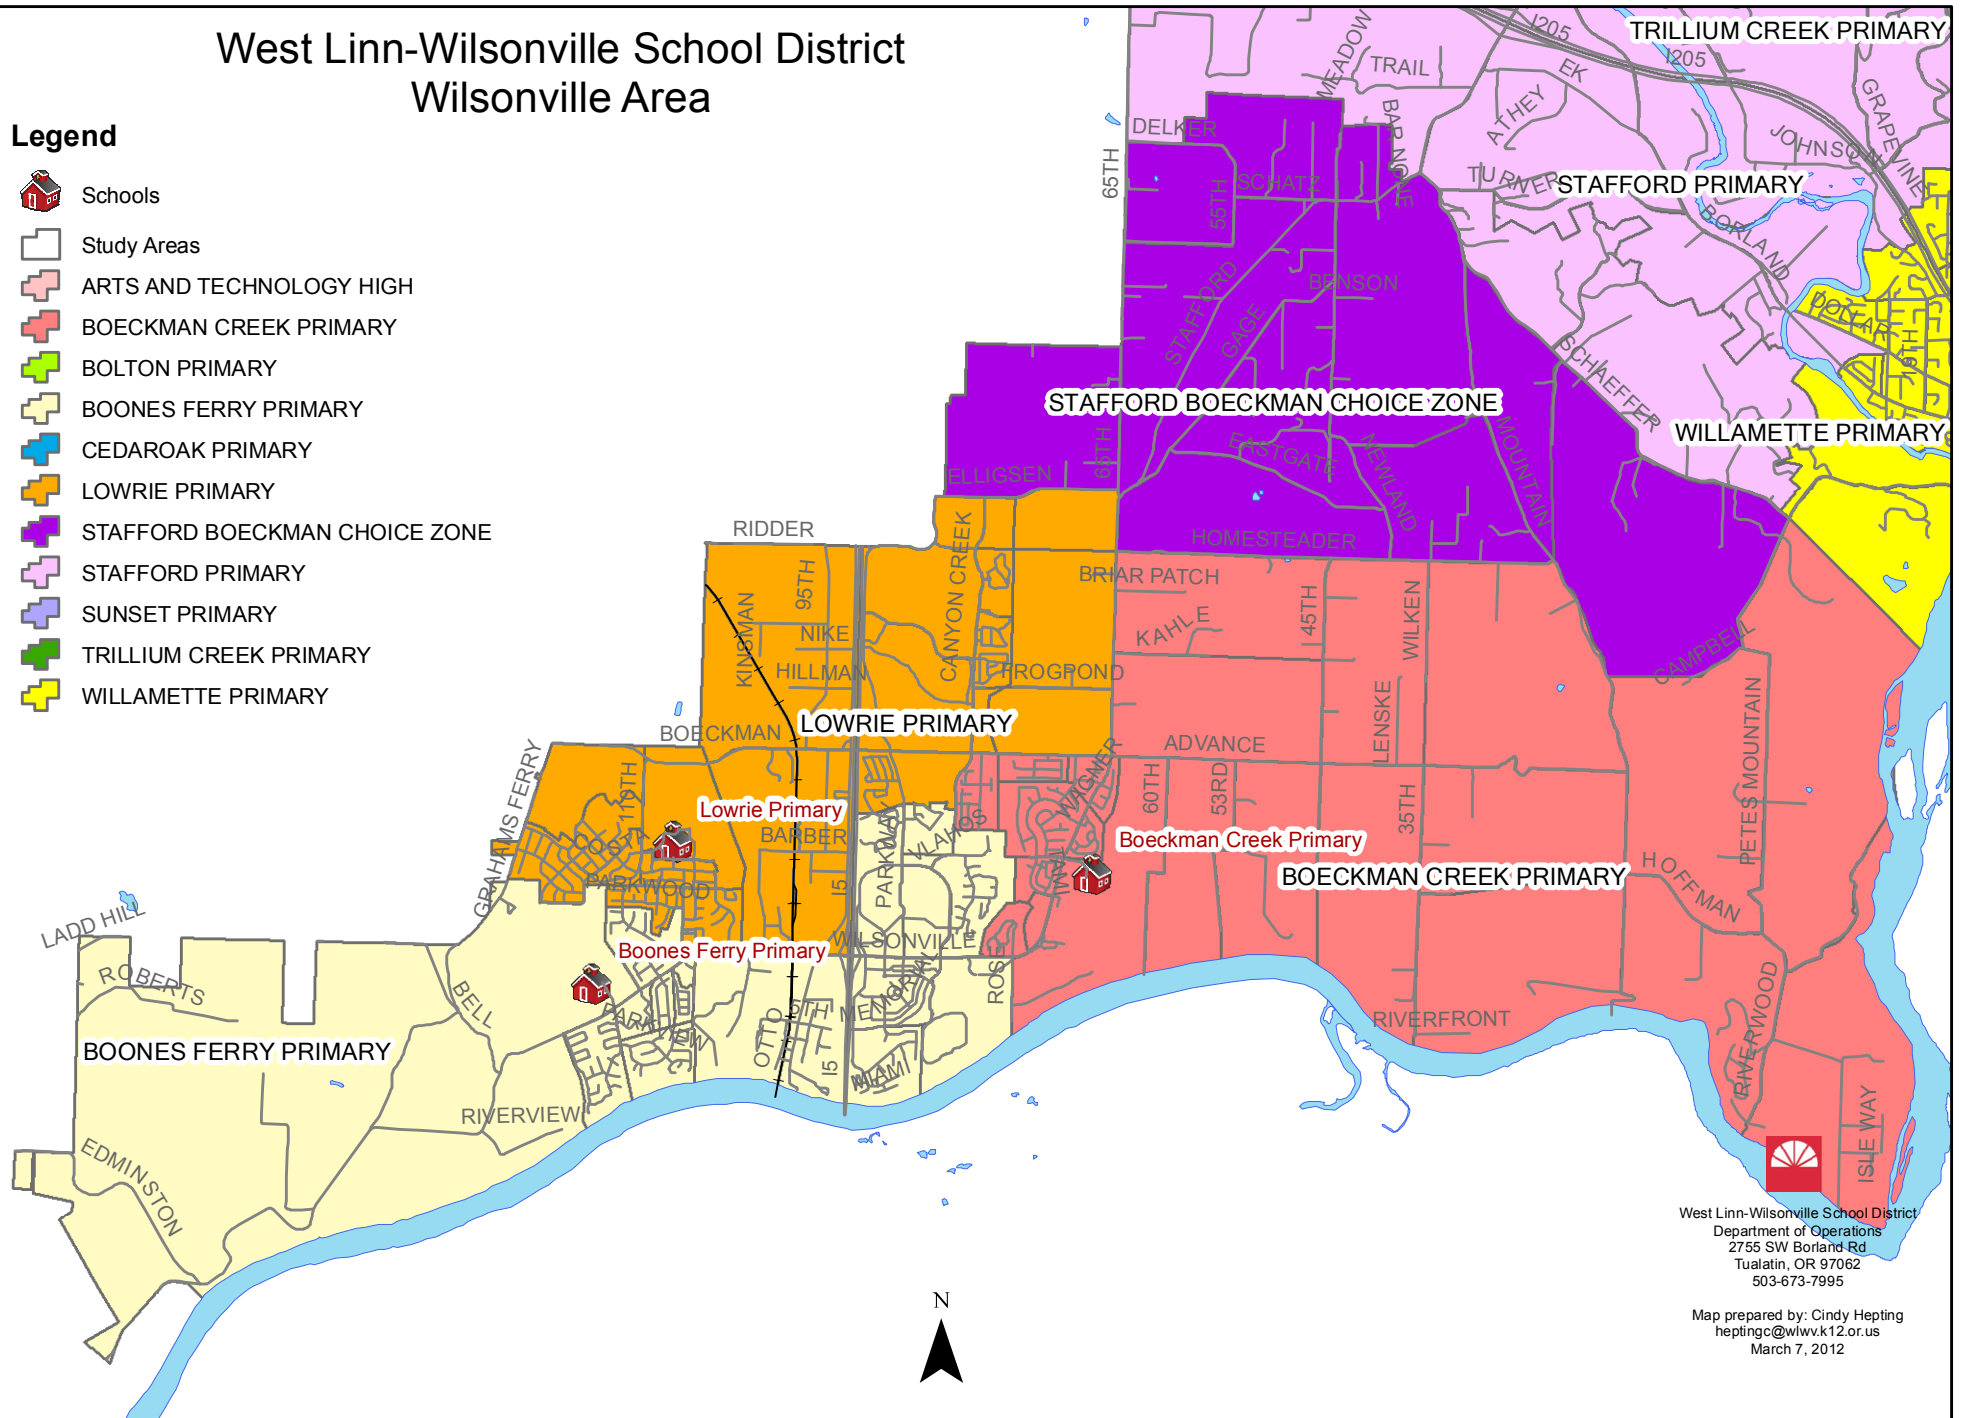

West Linn-Wilsonville School District Wilsonville Area

Legend

-  Schools
-  Study Areas
-  ARTS AND TECHNOLOGY HIGH
-  BOECKMAN CREEK PRIMARY
-  BOLTON PRIMARY
-  BOONES FERRY PRIMARY
-  CEDAROAK PRIMARY
-  LOWRIE PRIMARY
-  STAFFORD BOECKMAN CHOICE ZONE
-  STAFFORD PRIMARY
-  SUNSET PRIMARY
-  TRILLIUM CREEK PRIMARY
-  WILLAMETTE PRIMARY

 West Linn-Wilsonville School District
 Department of Operations
 2755 SW Borland Rd
 Tualatin, OR 97062
 503-673-7995

Map prepared by: Cindy Hepting
 heptingc@wlwv.k12.or.us
 March 7, 2012