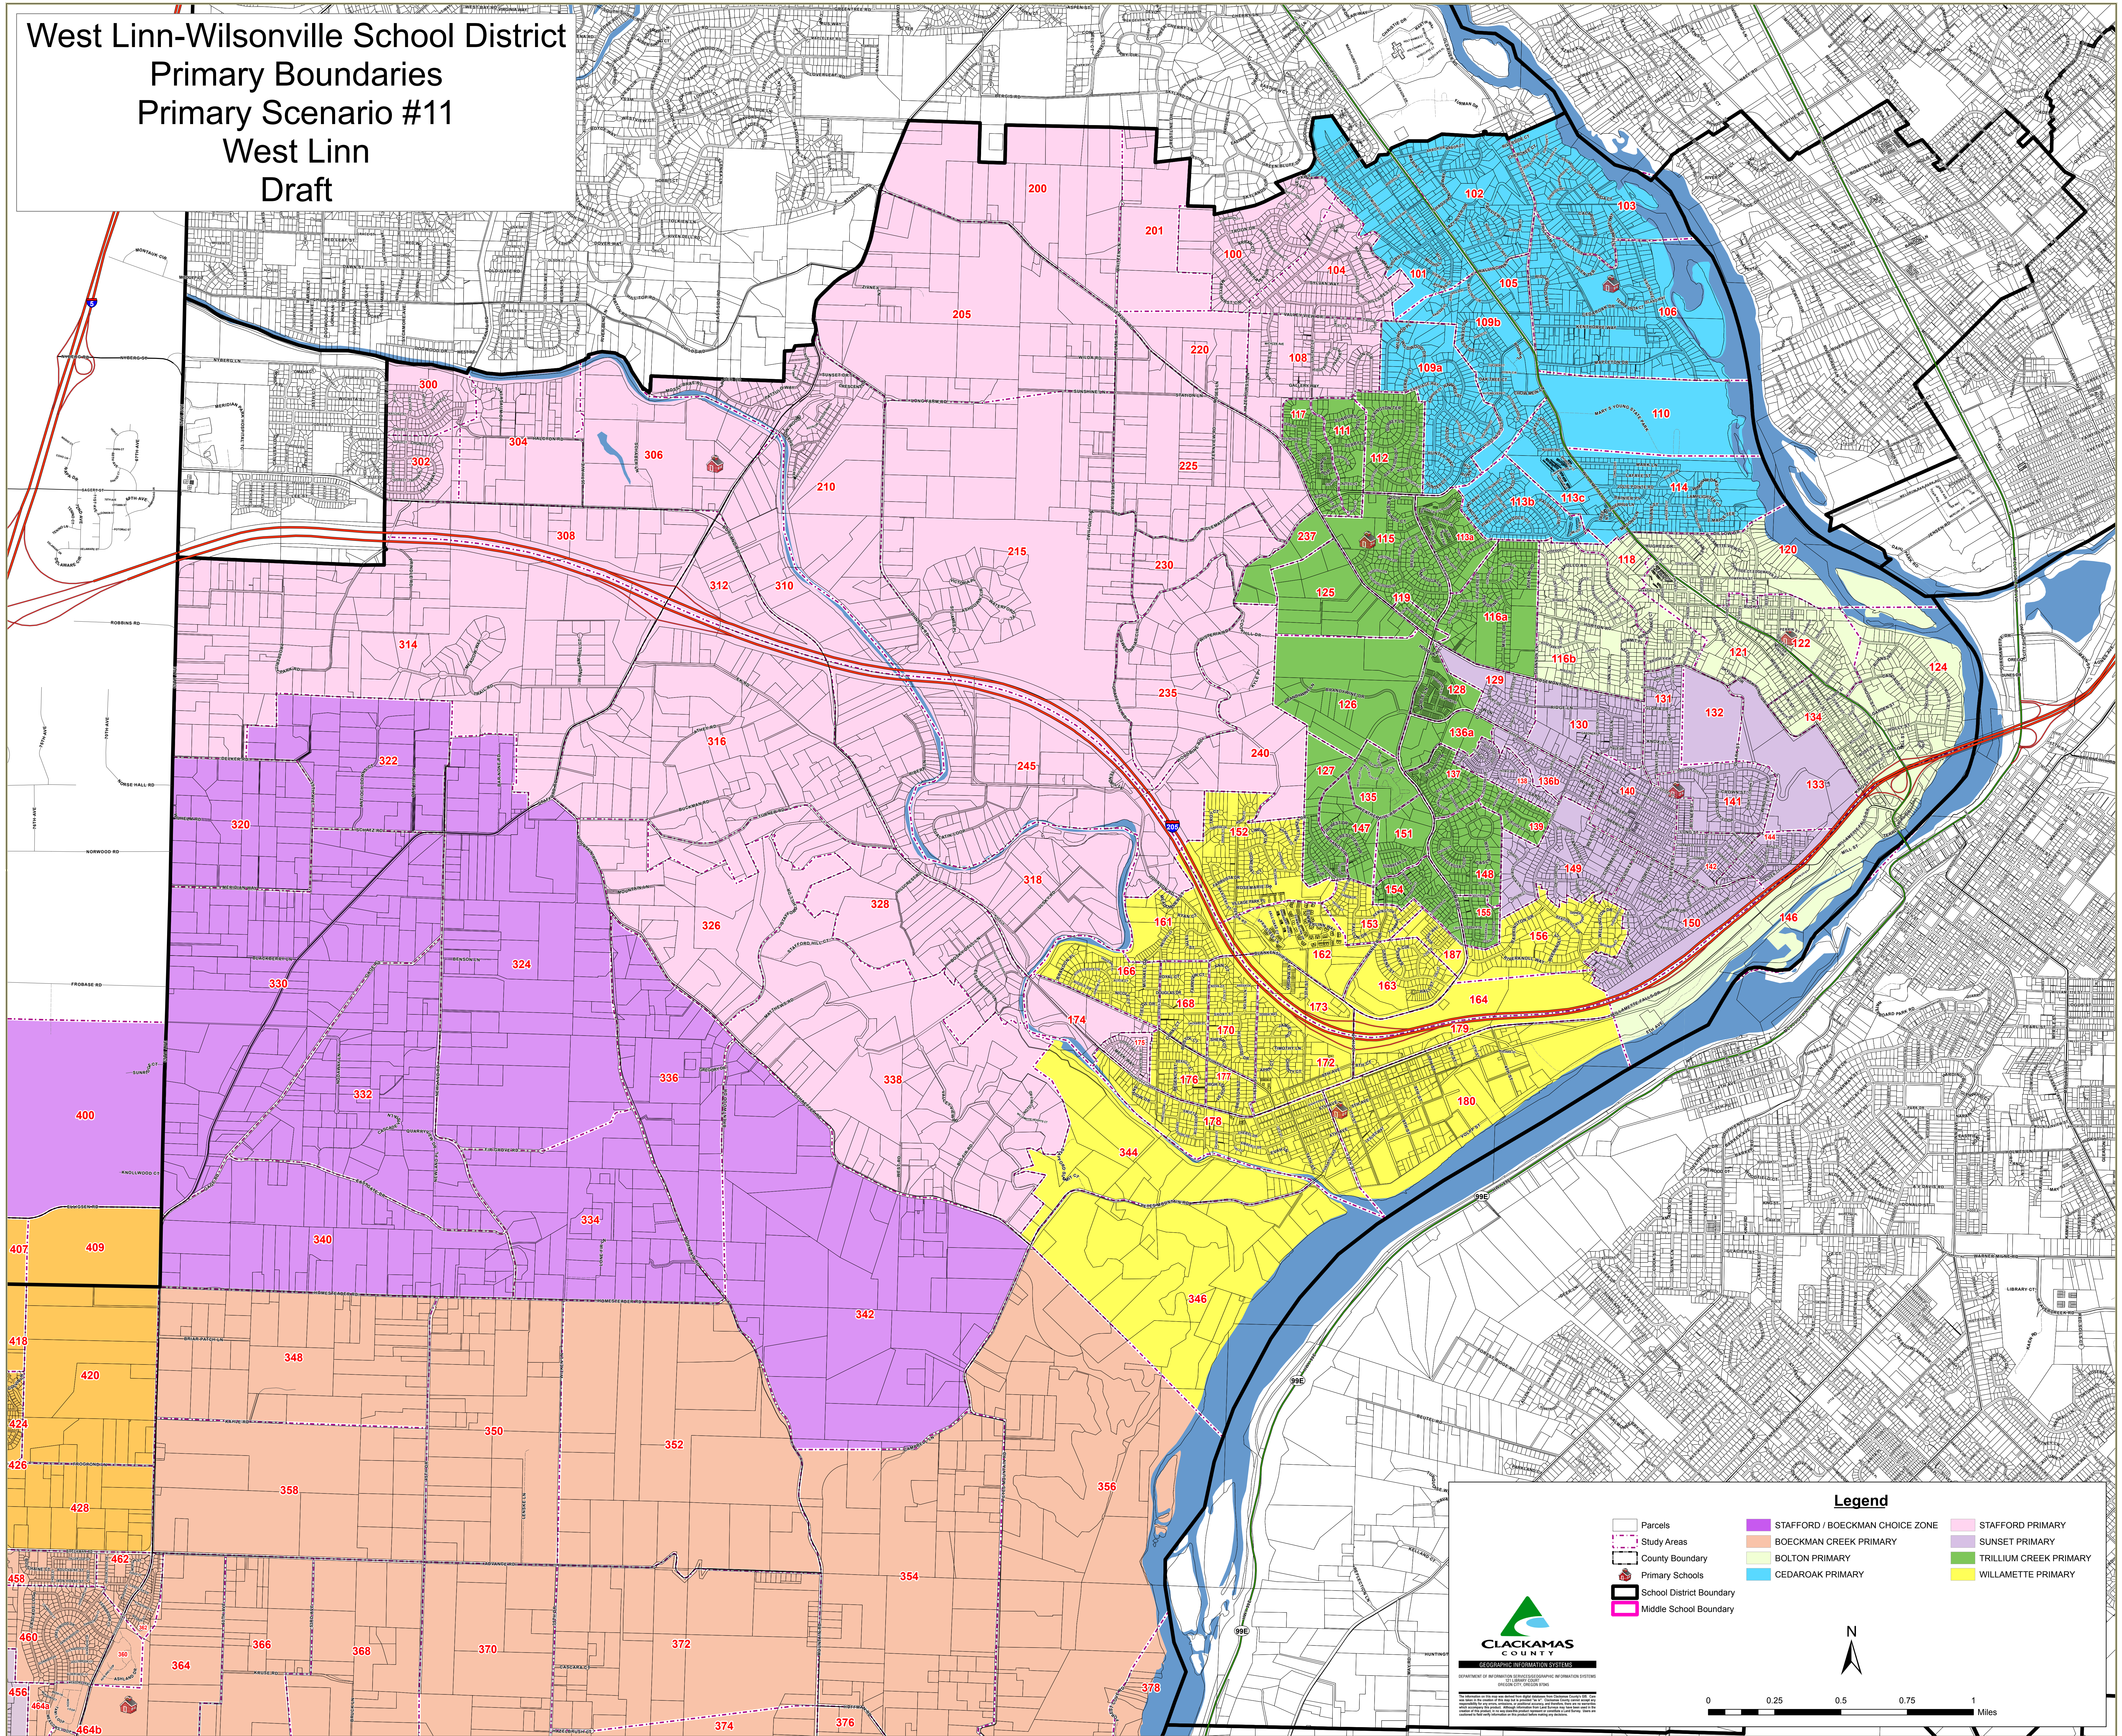

West Linn-Wilsonville School District
 Primary Boundaries
 Primary Scenario #11
 West Linn
 Draft

Legend

Parcels	STAFFORD / BOECKMAN CHOICE ZONE	STAFFORD PRIMARY
Study Areas	BOECKMAN CREEK PRIMARY	SUNSET PRIMARY
County Boundary	BOLTON PRIMARY	TRILLIUM CREEK PRIMARY
Primary Schools	CEDAROAK PRIMARY	WILLAMETTE PRIMARY
School District Boundary		
Middle School Boundary		