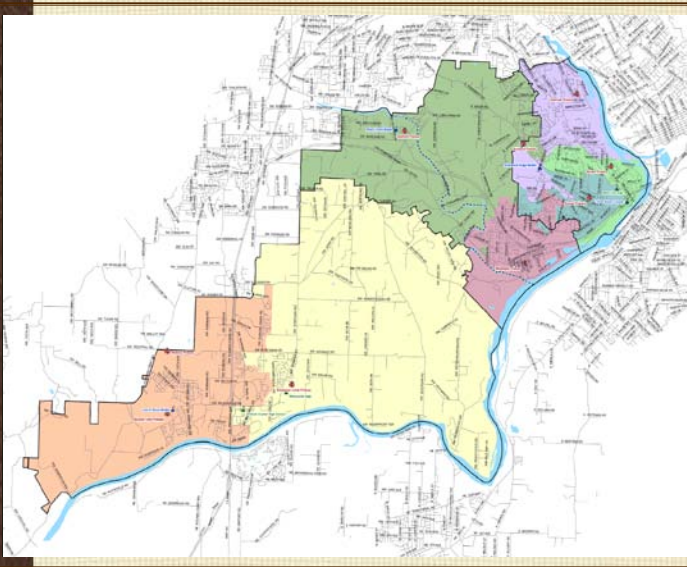

WEST LINN-WILSONVILLE SCHOOL DISTRICT

*How do we create learning communities of the greatest thinkers
and the most thoughtful people...for the world?*

Attendance Area/Boundary Community Meetings

Monday, December 12

Time: 6:30 p.m.

Place: Rosemont Ridge Middle School – Commons

Wednesday, December 14

Time: 6:30 p.m.

Place: Wilsonville High School

*****Childcare Provided*****

The school district is inviting the community to come together for two meetings in December for the opportunity of thoughtful planning, communication, and to the excitement and possibility that the opening of Lowrie and Trillium Creek Primary Schools brings to our communities.

These meetings are designed to gather input and generate questions from our communities and families related to attendance area/boundary adjustments associated with the opening of these new primary schools.