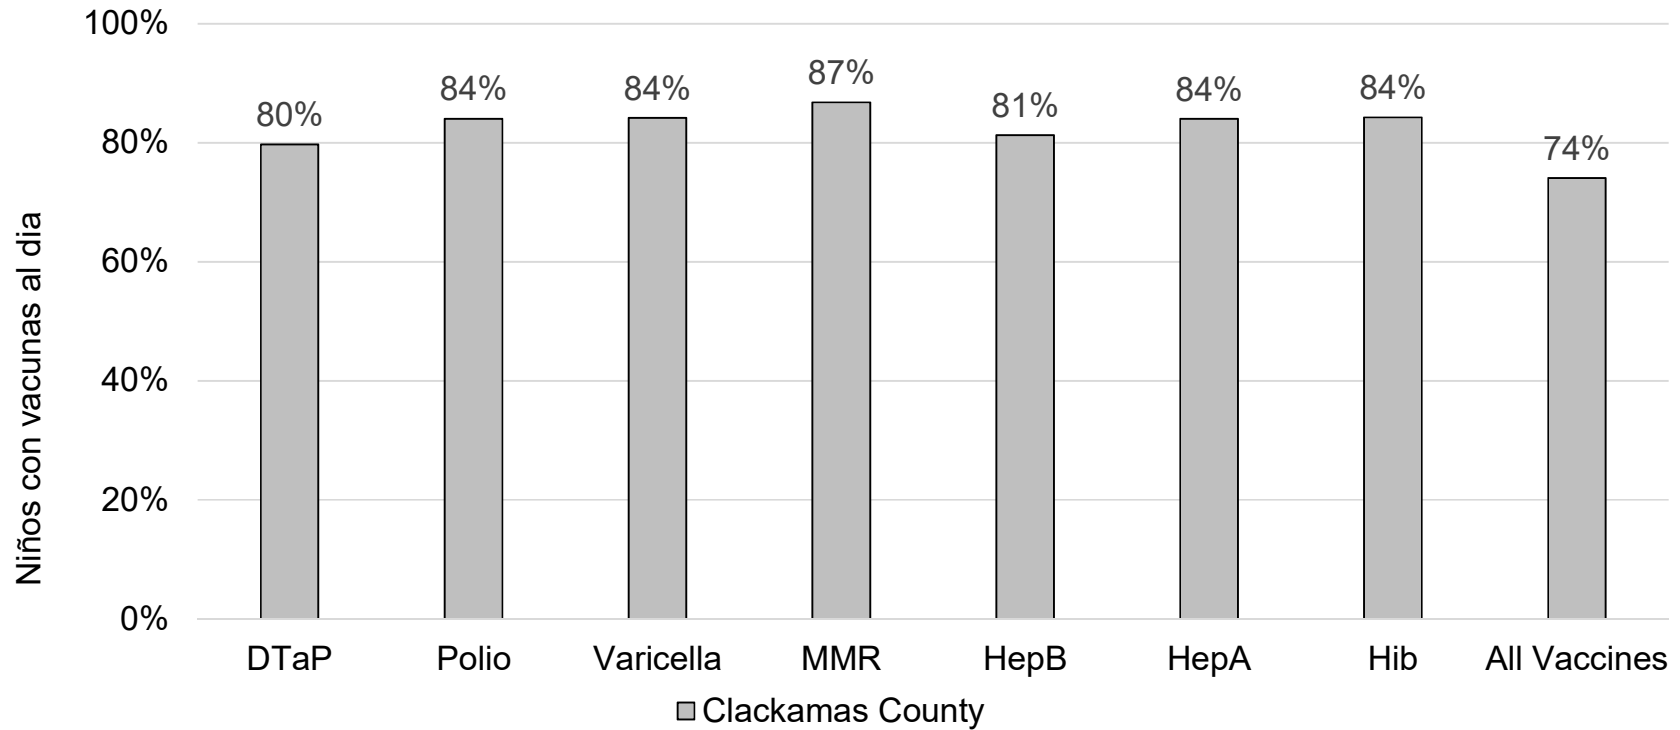

Cuántos niños menores de edad escolar* están al día con vacunas en su condado?

*Niños de 19 meses de edad en 15/01/2020 hasta 5 años de edad efectivo 01/09/2019
Fecha de evaluación: 02/03/2020
Fuente de datos: Oregon Alert IIS