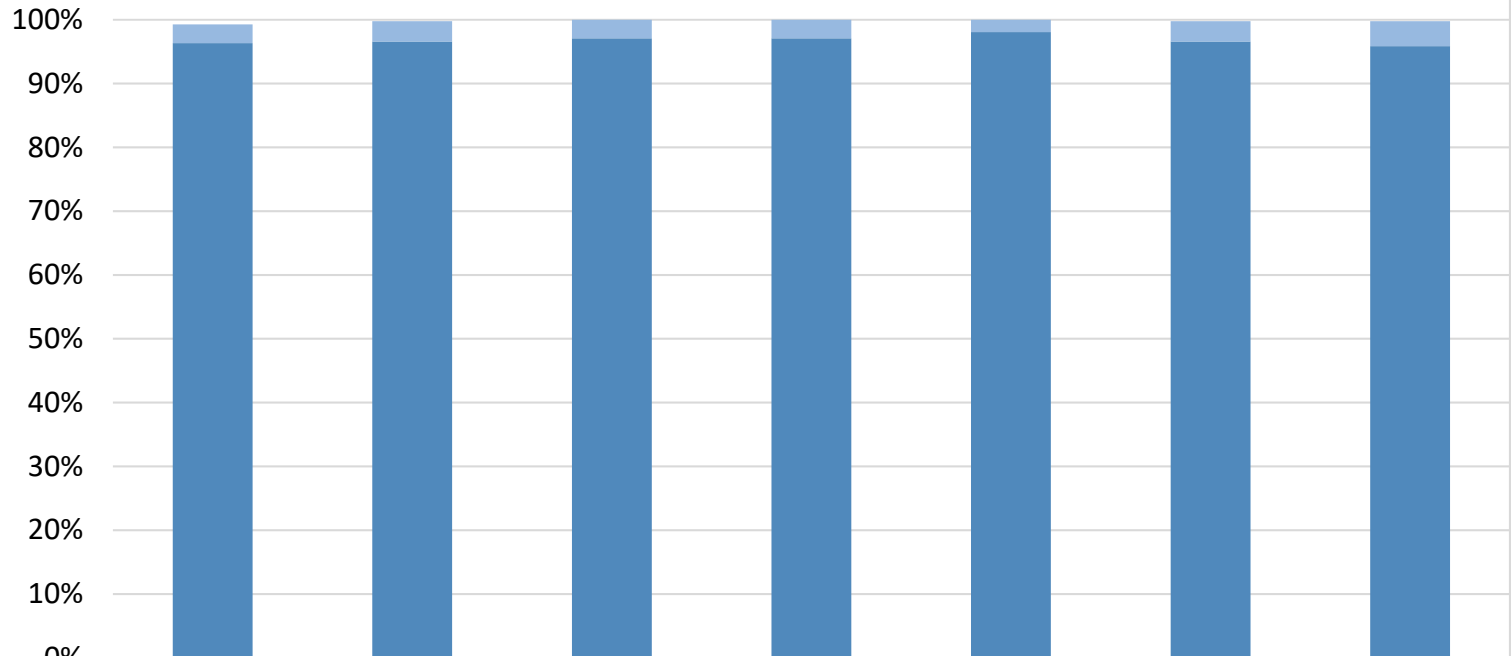

How many kids at Willamette Primay School are vaccinated?*

| | | | | | | | |
|---------------------------|-----|-----|-----|-----|-----|-----|-----|
| ■ % Nonmedical Exemptions | 3% | 3% | 3% | 3% | 2% | 3% | 4% |
| ■ % Vaccinated | 96% | 97% | 97% | 97% | 98% | 97% | 96% |

Number of children at the school**: **409**

May 2022

Percent of children with no immunization or exemption record: **0%**

Percent of children with a medical exemption for one or more vaccine(s): **0%**

* Not all immunizations are required for all grades. These numbers may not total 100% if some children have medical exemptions, or are incomplete or in process with immunizations but do not need an exemption because they are on schedule.