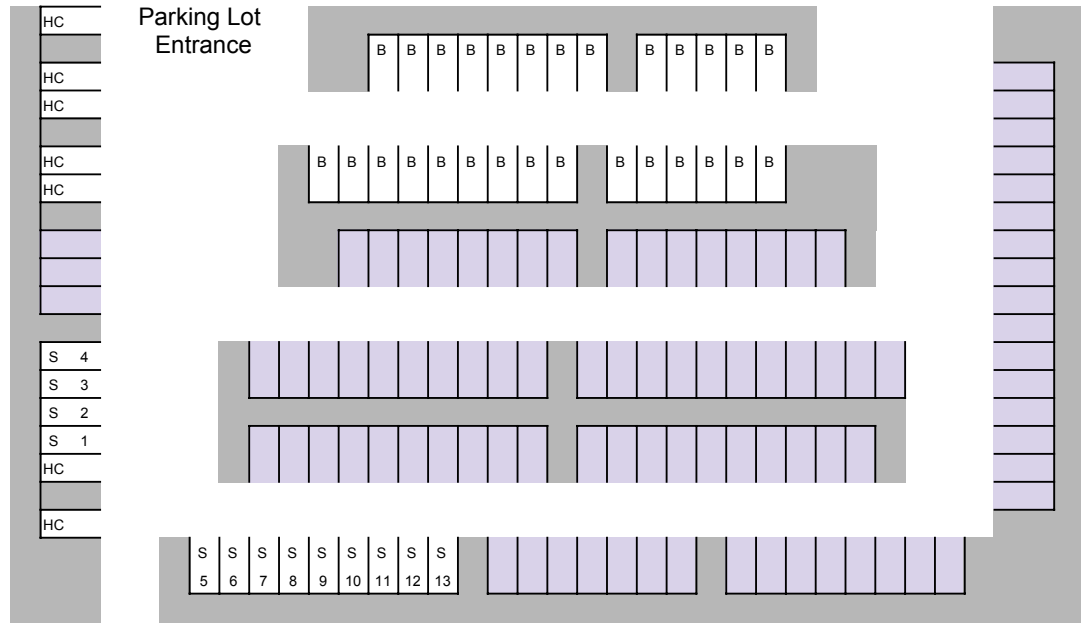

Boeckman Creek
Primary

SCHOOL

BOECKMAN LOT