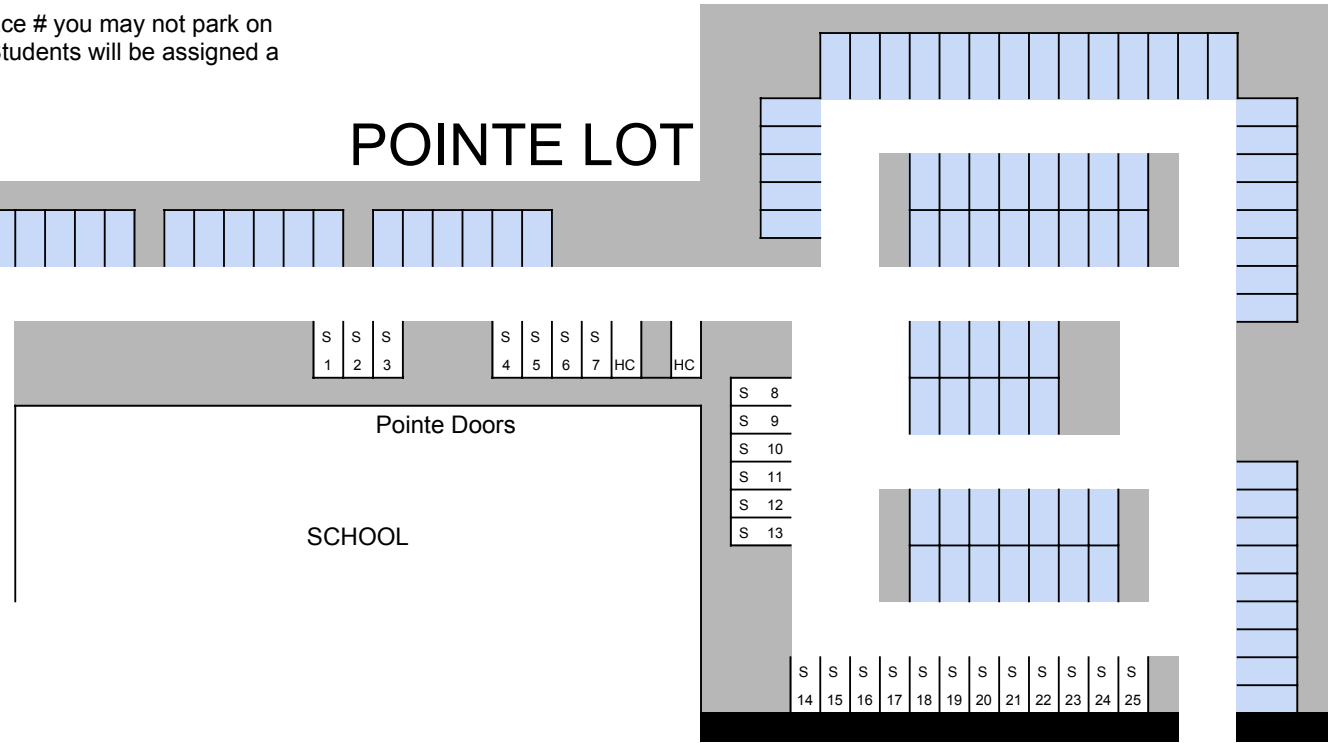

Student parking at WVHS is now reserved parking. If you do not have a parking permit with a designated space # you may not park on campus. There are 4 "Lots" student parking permits will be assigned in (Front, Pointe, Tennis, Boeckman). Students will be assigned a designated space in one of the colored areas.

TENNIS LOT

POINTE LOT

- S = Staff Parking
- HC = Handicap Parking
- V = Visitor Parking
- B = Boeckman Creek Parking

All Parking Spaces are reserved.
Do Not Park along curbs or off the pavement.

FRONT LOT