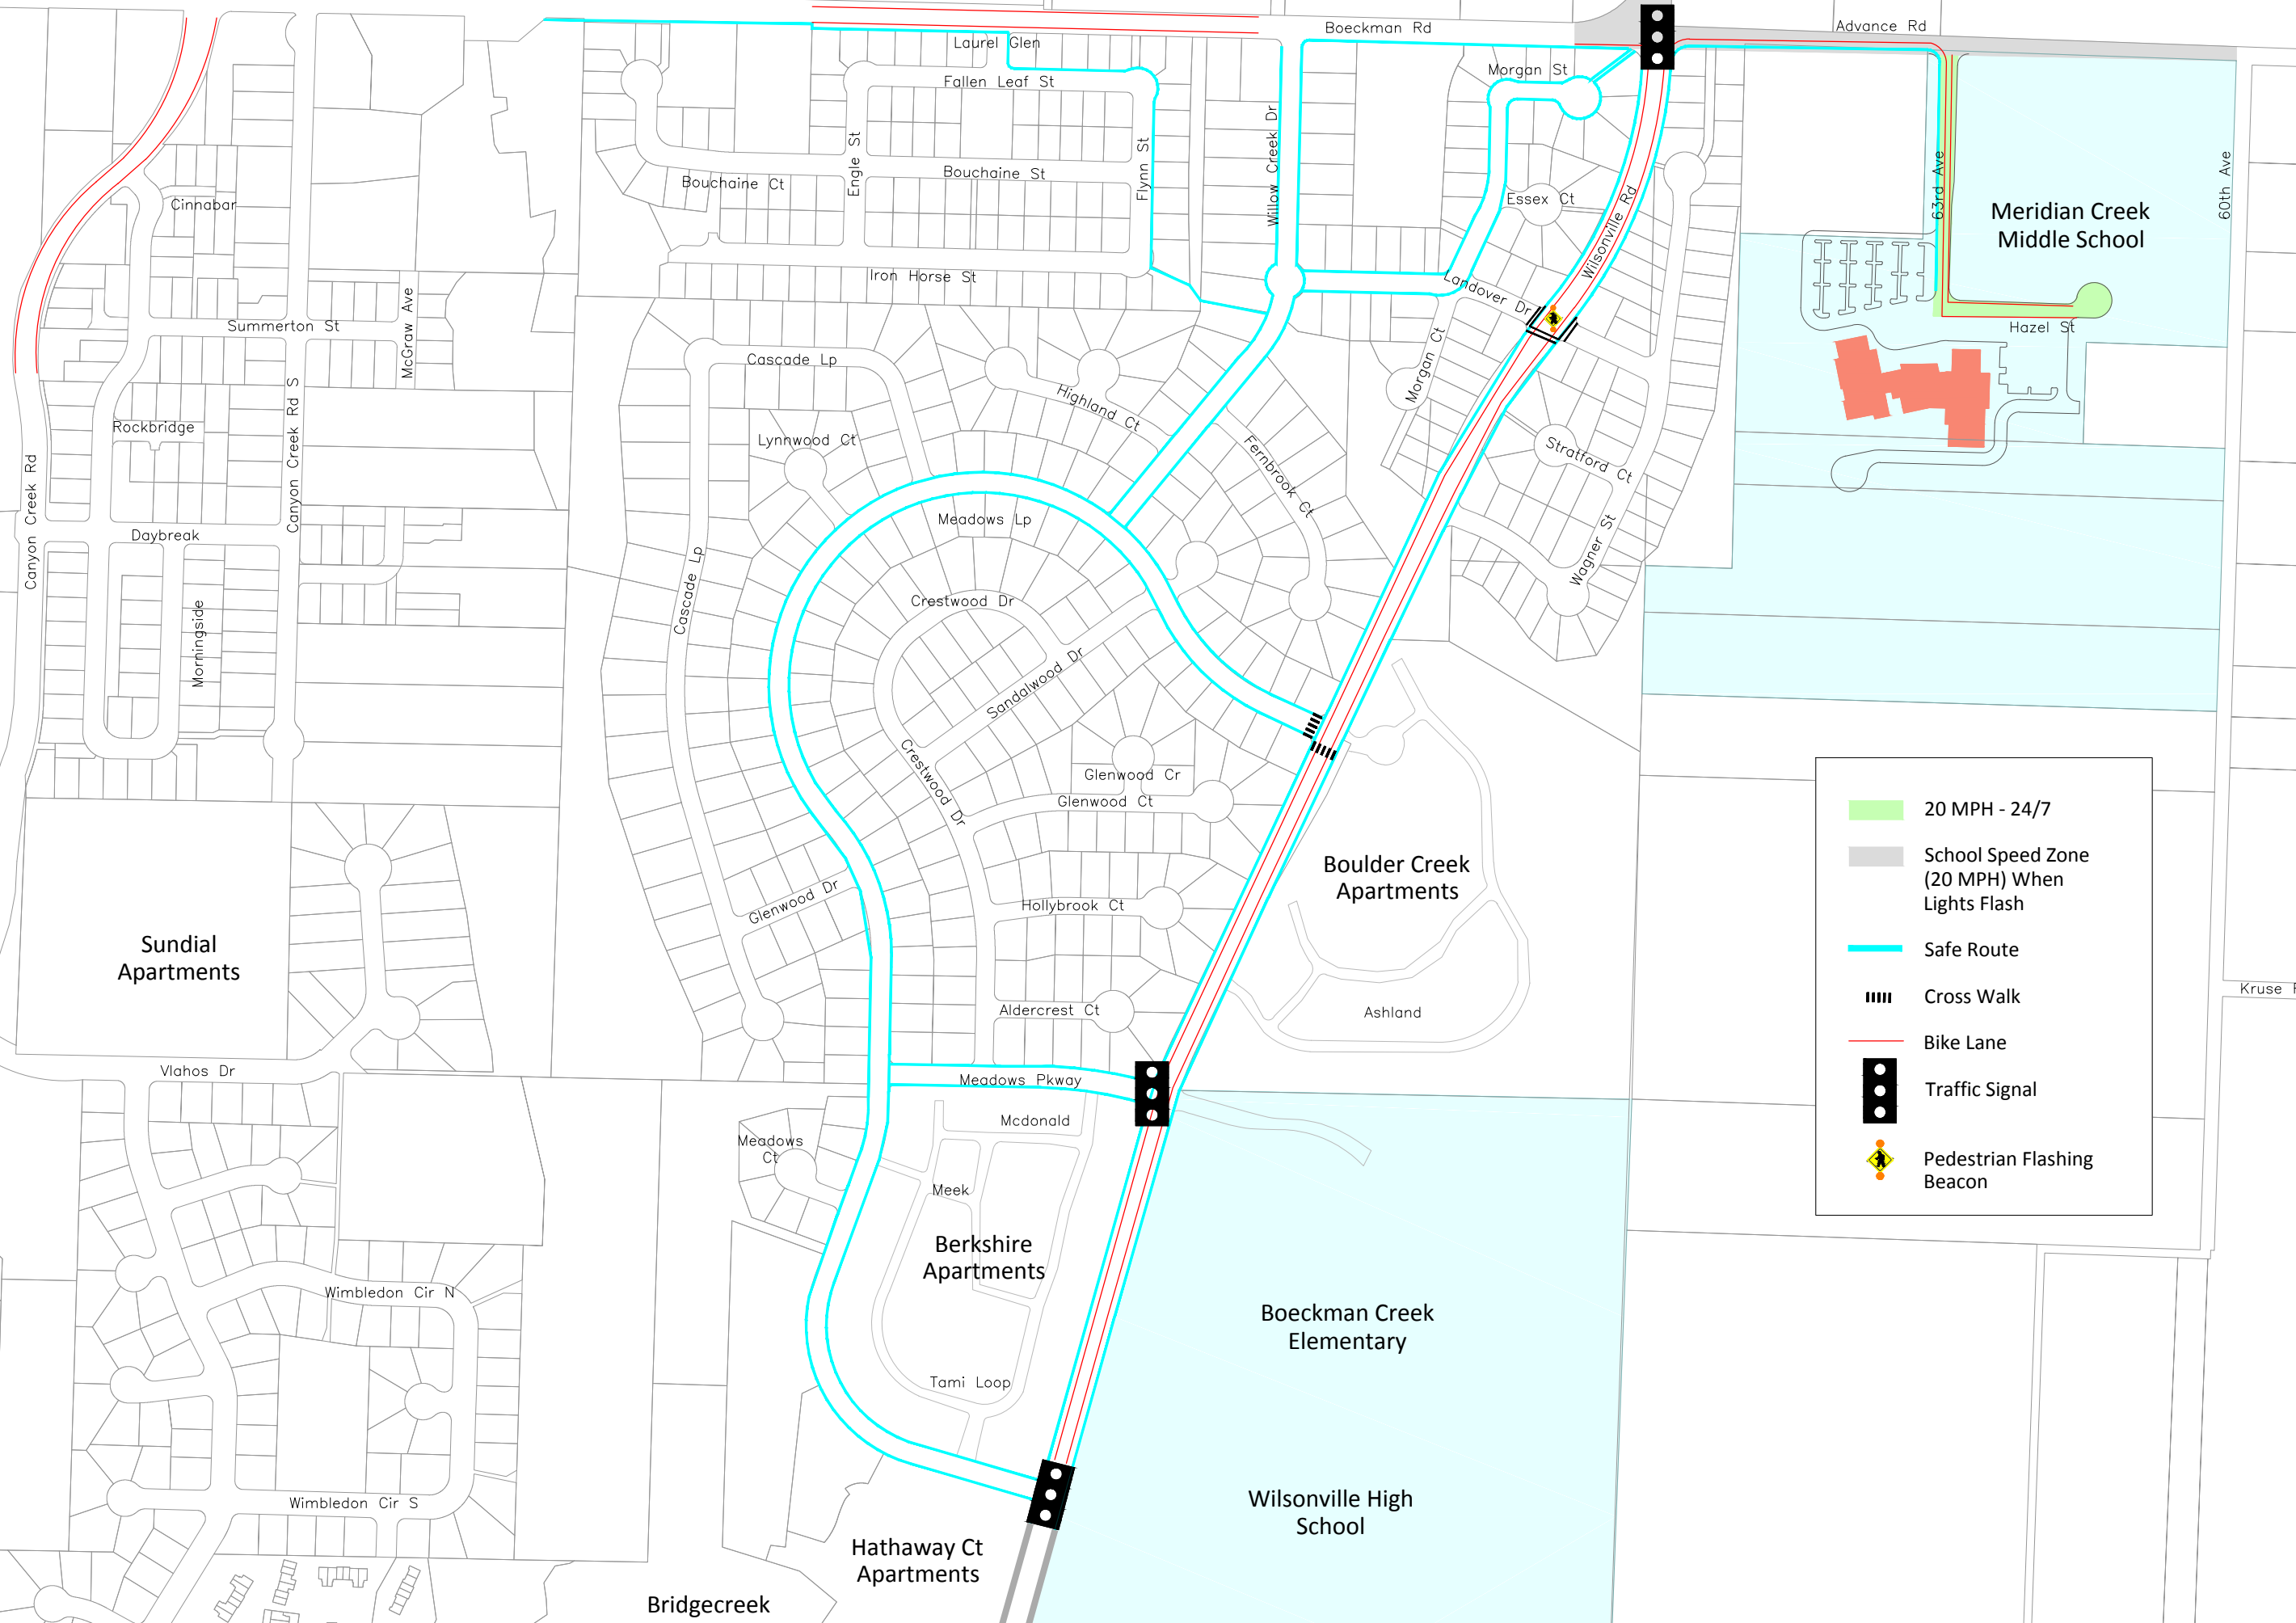

Revisions
7/19/17 SR
8/10/17 SR

	20 MPH - 24/7
	School Speed Zone (20 MPH) When Lights Flash
	Safe Route
	Cross Walk
	Bike Lane
	Traffic Signal
	Pedestrian Flashing Beacon

**Meridian Creek  
6300 SW Hazel St  
Wilsonville Oregon**

**Safe Routes to School**

City of Wilsonville  
29799 SW Town Center  
Loop East  
503-682-4960

August 10, 2017  
N.T.S.  
xxxx  
Asbuilt Number