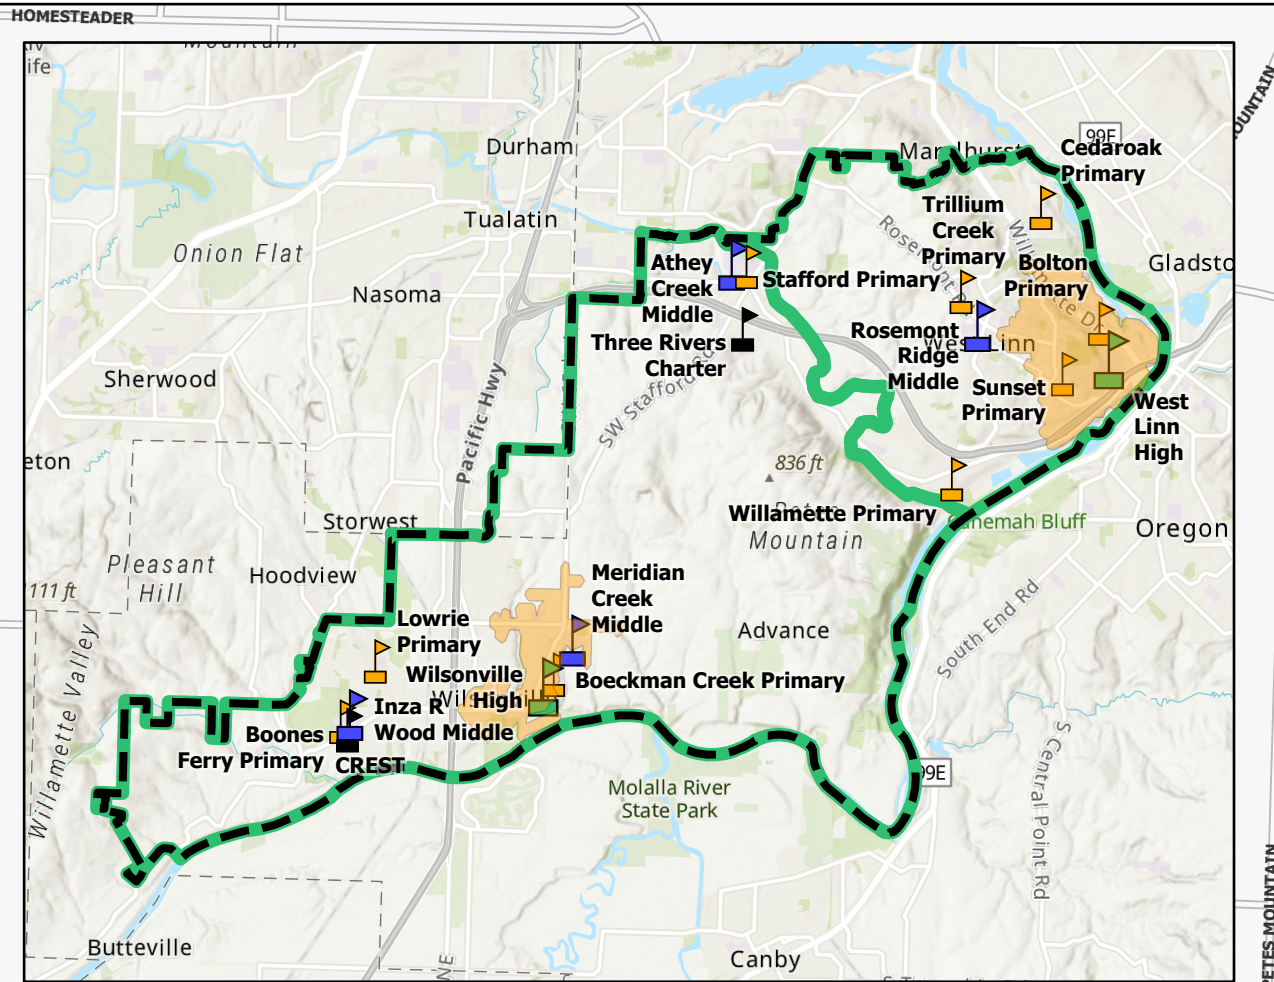

Wilsonville High School Walk Zone

-  Elementary School
-  Middle School
-  High School
-  Other School/Building
-  School District
-  High School Attendance Area
-  1.5-mile Walk Zone

Sources: West Linn-Wilsonville School District, FLO Analytics, and Metro Regional Land Information System.

Disclaimer: This map is for informational purposes and is not suitable for legal, engineering, or surveying purposes. Users of this information should consult the West Linn-Wilsonville School District to ascertain the usability of the information.