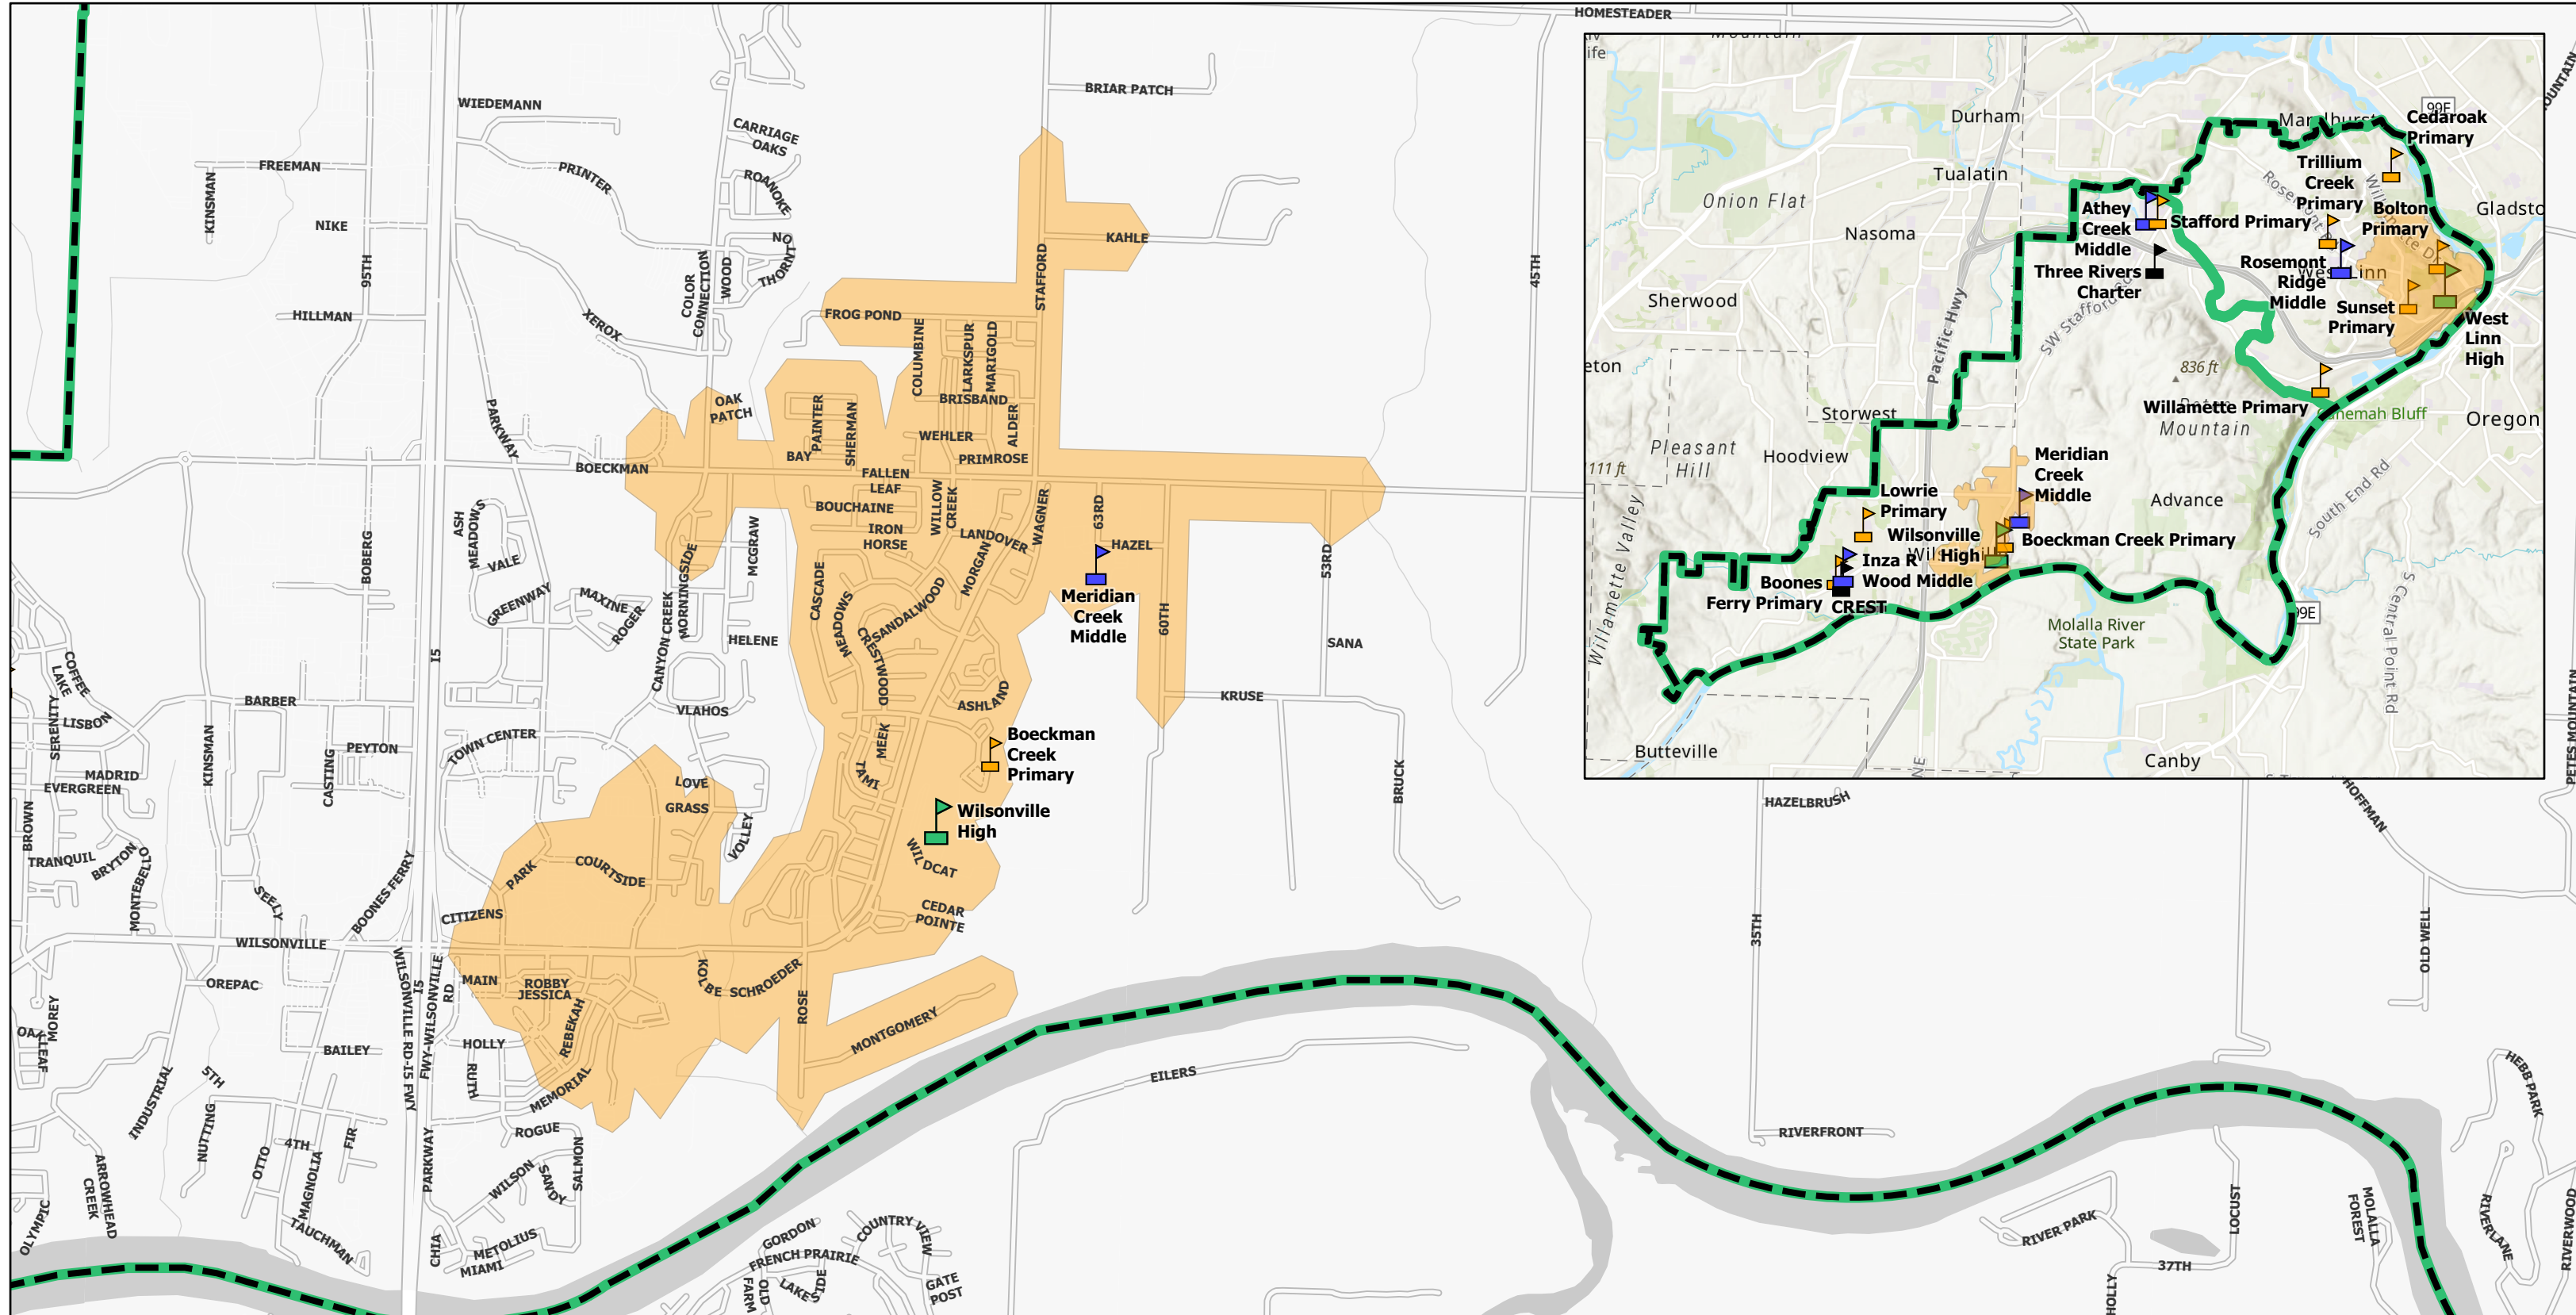

Wilsonville High School Walk Zone

-  Elementary School
-  Middle School
-  High School
-  Other School/Building
-  School District
-  High School Attendance Area
-  1.5-mile Walk Zone

Sources: West Linn-Wilsonville School District, FLO Analytics, and Metro Regional Land Information System.

Disclaimer: This map is for informational purposes and is not suitable for legal, engineering, or surveying purposes. Users of this information should consult the West Linn-Wilsonville School District to ascertain the usability of the information.