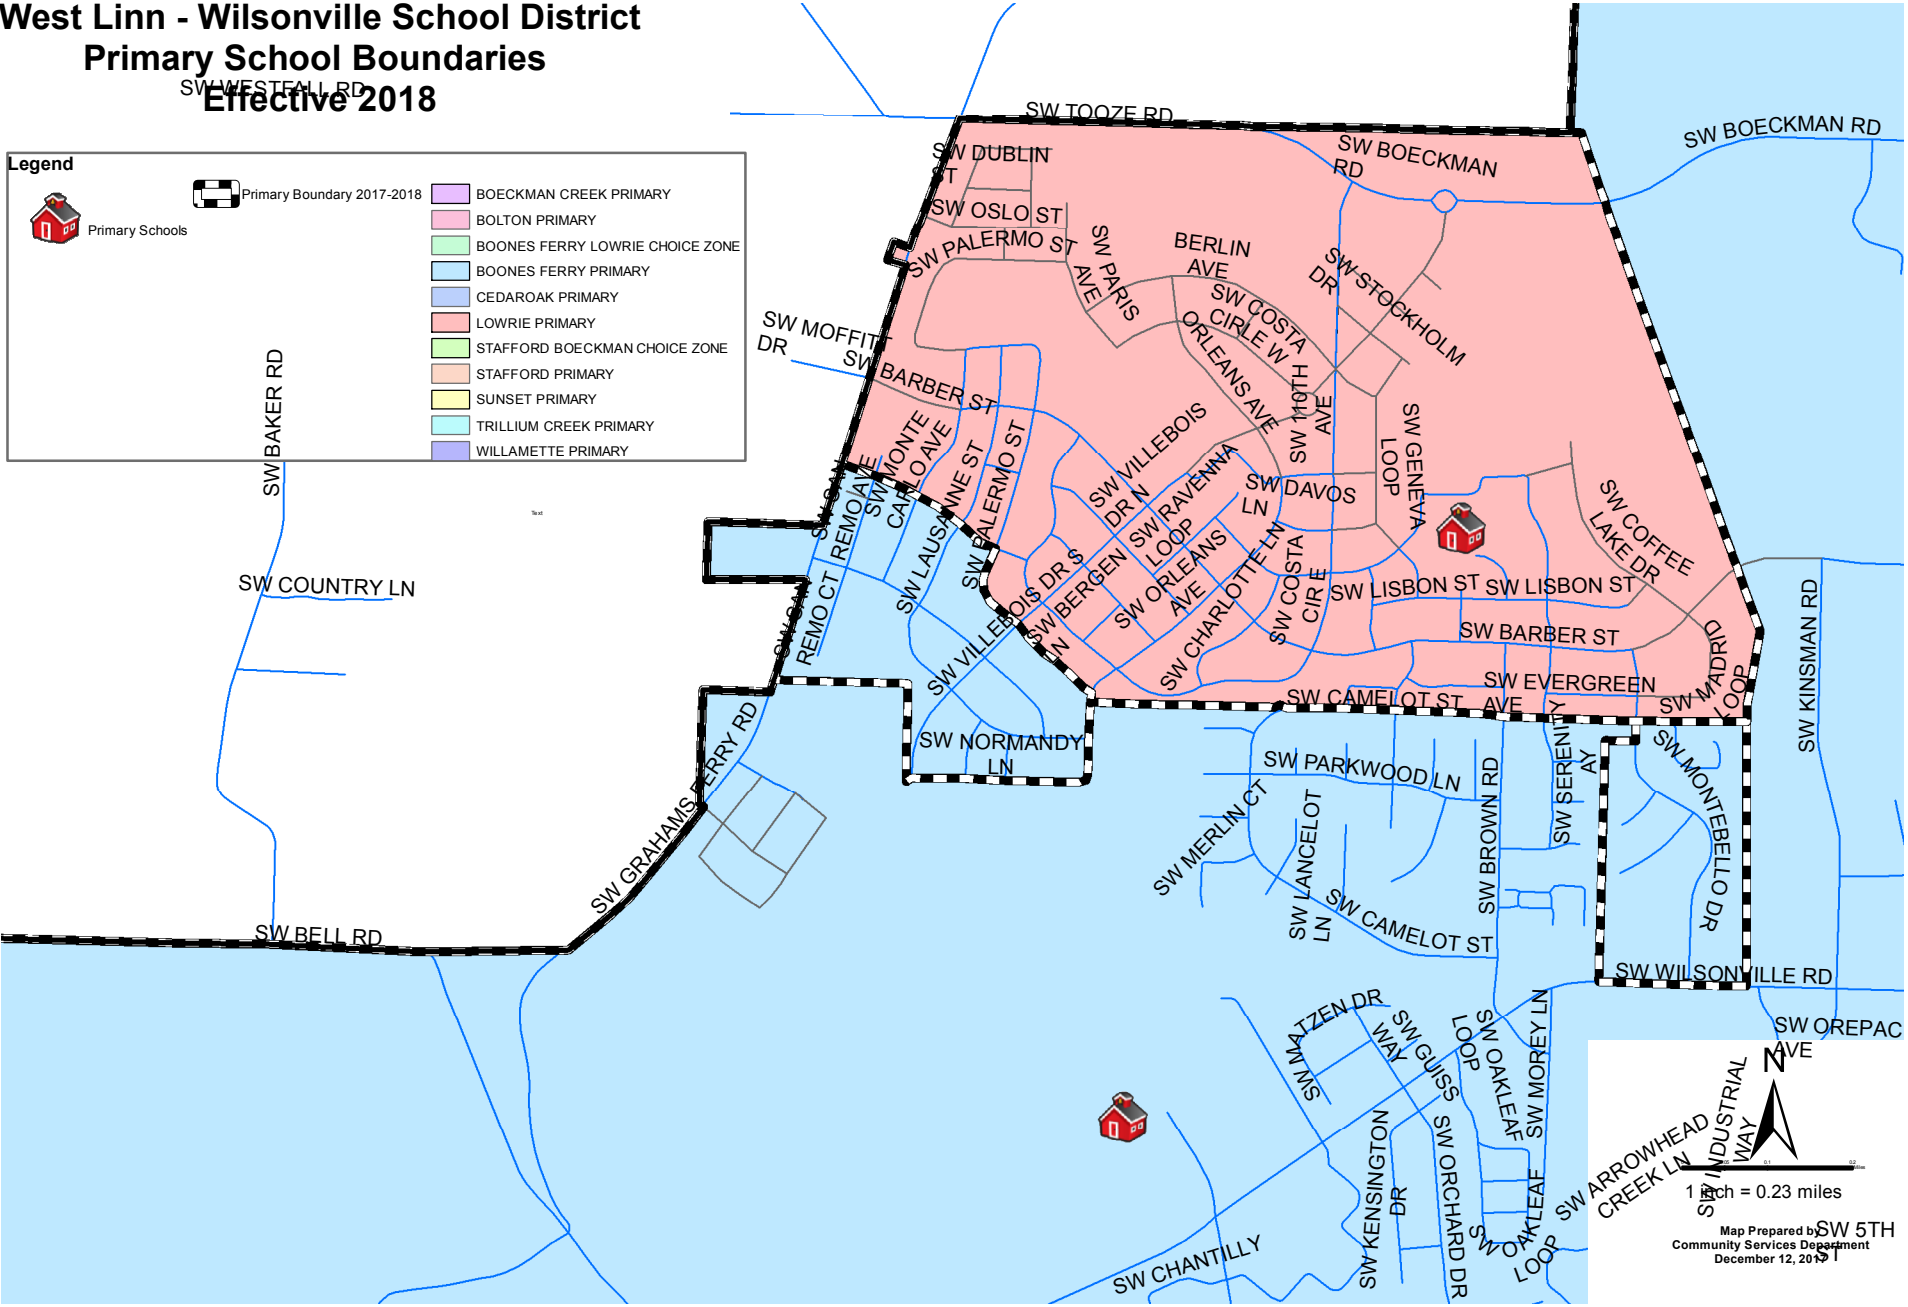

# West Linn - Wilsonville School District Primary School Boundaries Effective 2018

**Legend**

 Primary Schools
  Primary Boundary 2017-2018
 

	BOECKMAN CREEK PRIMARY
	BOLTON PRIMARY
	BOONES FERRY LOWRIE CHOICE ZONE
	BOONES FERRY PRIMARY
	CEDAROAK PRIMARY
	LOWRIE PRIMARY
	STAFFORD BOECKMAN CHOICE ZONE
	STAFFORD PRIMARY
	SUNSET PRIMARY
	TRILLIUM CREEK PRIMARY
	WILLAMETTE PRIMARY

1 inch = 0.23 miles

Map Prepared by SW 5TH  
Community Services Department  
December 12, 2017