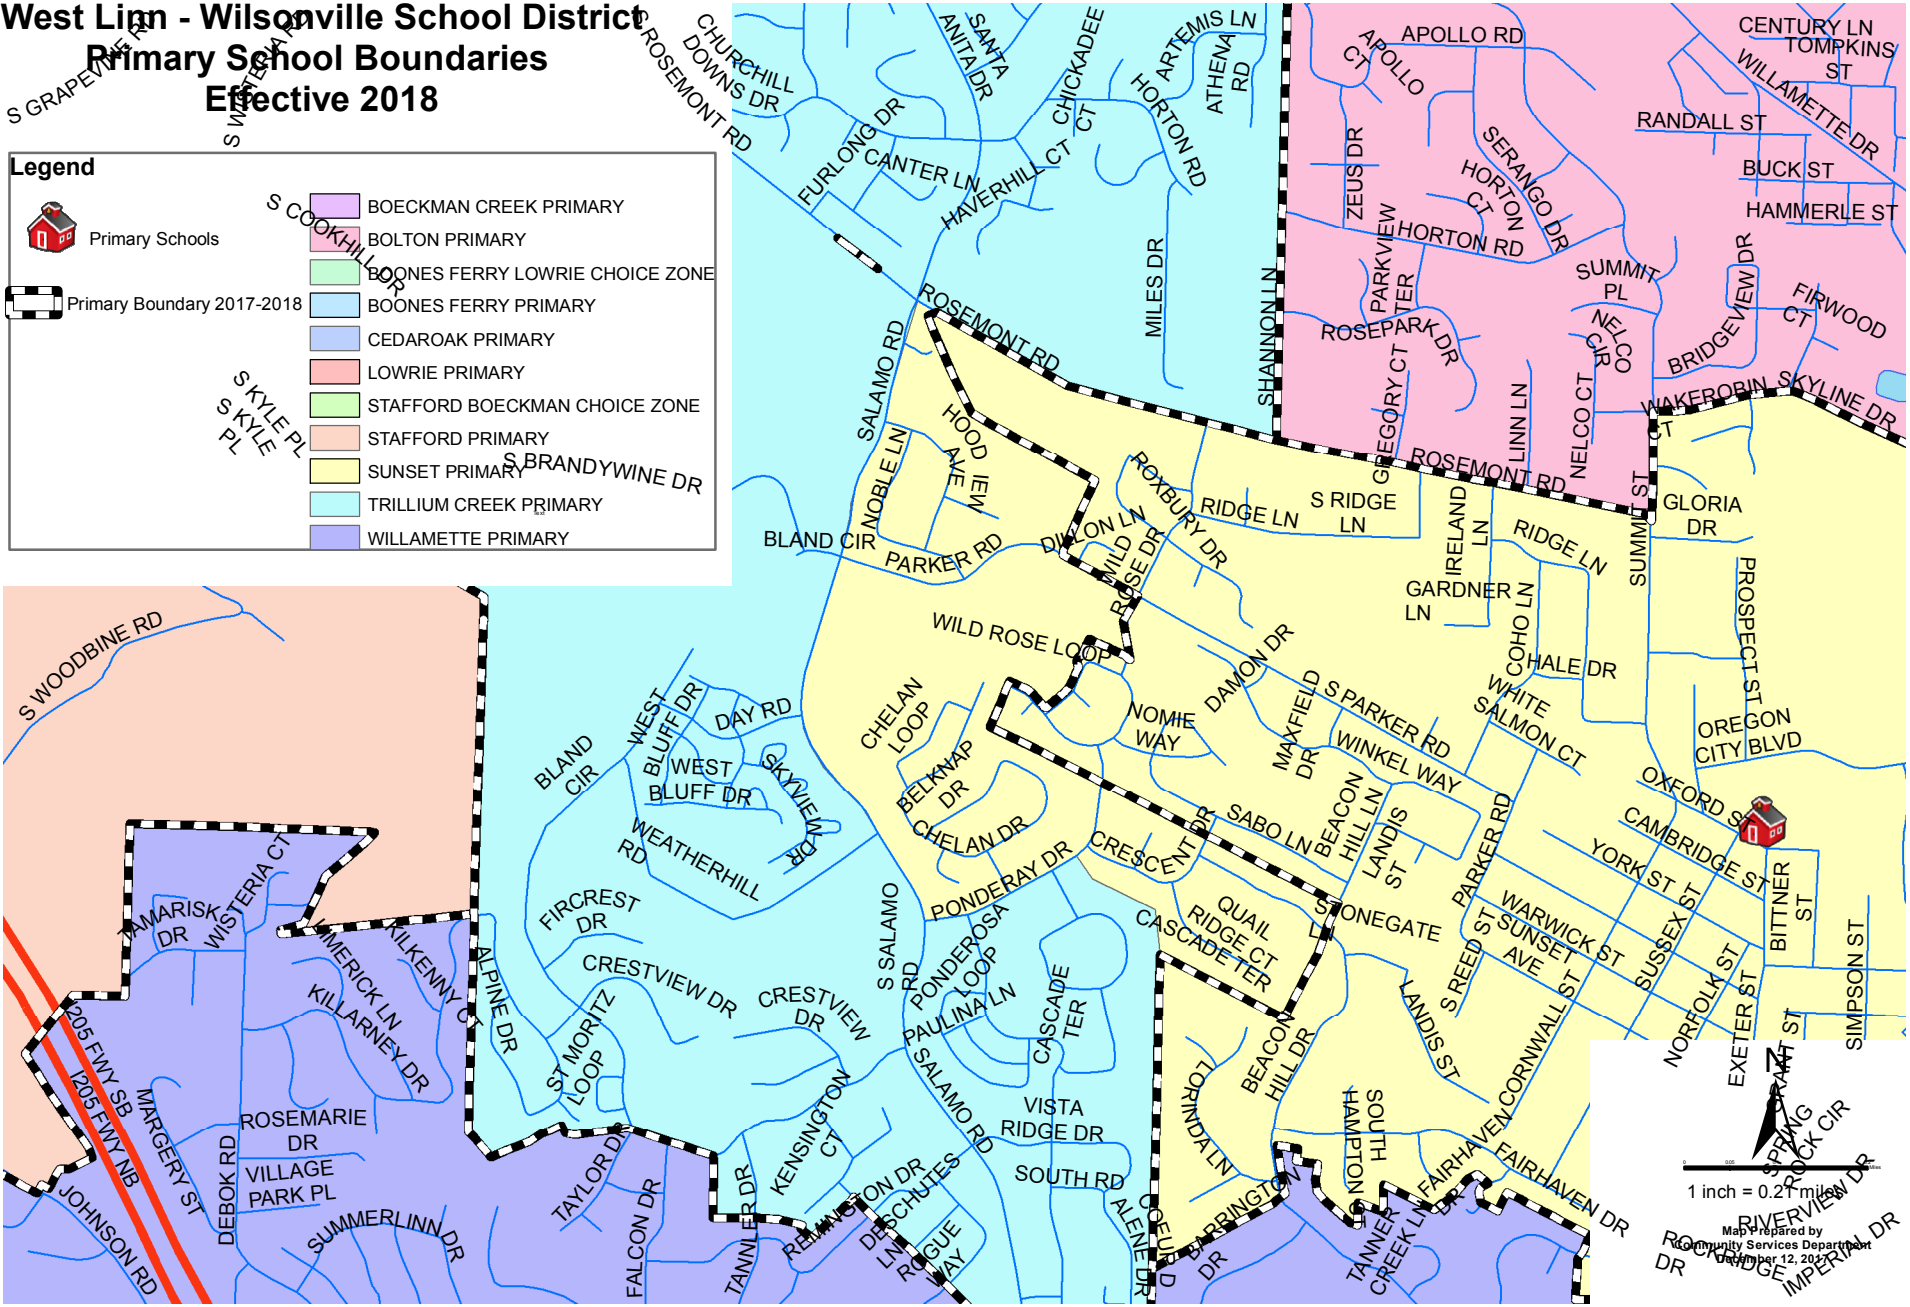

# West Linn - Wilsonville School District Primary School Boundaries Effective 2018

**Legend**

	Primary Schools		BOECKMAN CREEK PRIMARY
	Primary Boundary 2017-2018		BOLTON PRIMARY
			BOONES FERRY LOWRIE CHOICE ZONE
			BOONES FERRY PRIMARY
			CEDAROAK PRIMARY
			LOWRIE PRIMARY
			STAFFORD BOECKMAN CHOICE ZONE
			STAFFORD PRIMARY
			SUNSET PRIMARY
			TRILLIUM CREEK PRIMARY
			WILLAMETTE PRIMARY

1 inch = 0.25 miles

Map Prepared by  
Regional Services Department  
December 12, 2017